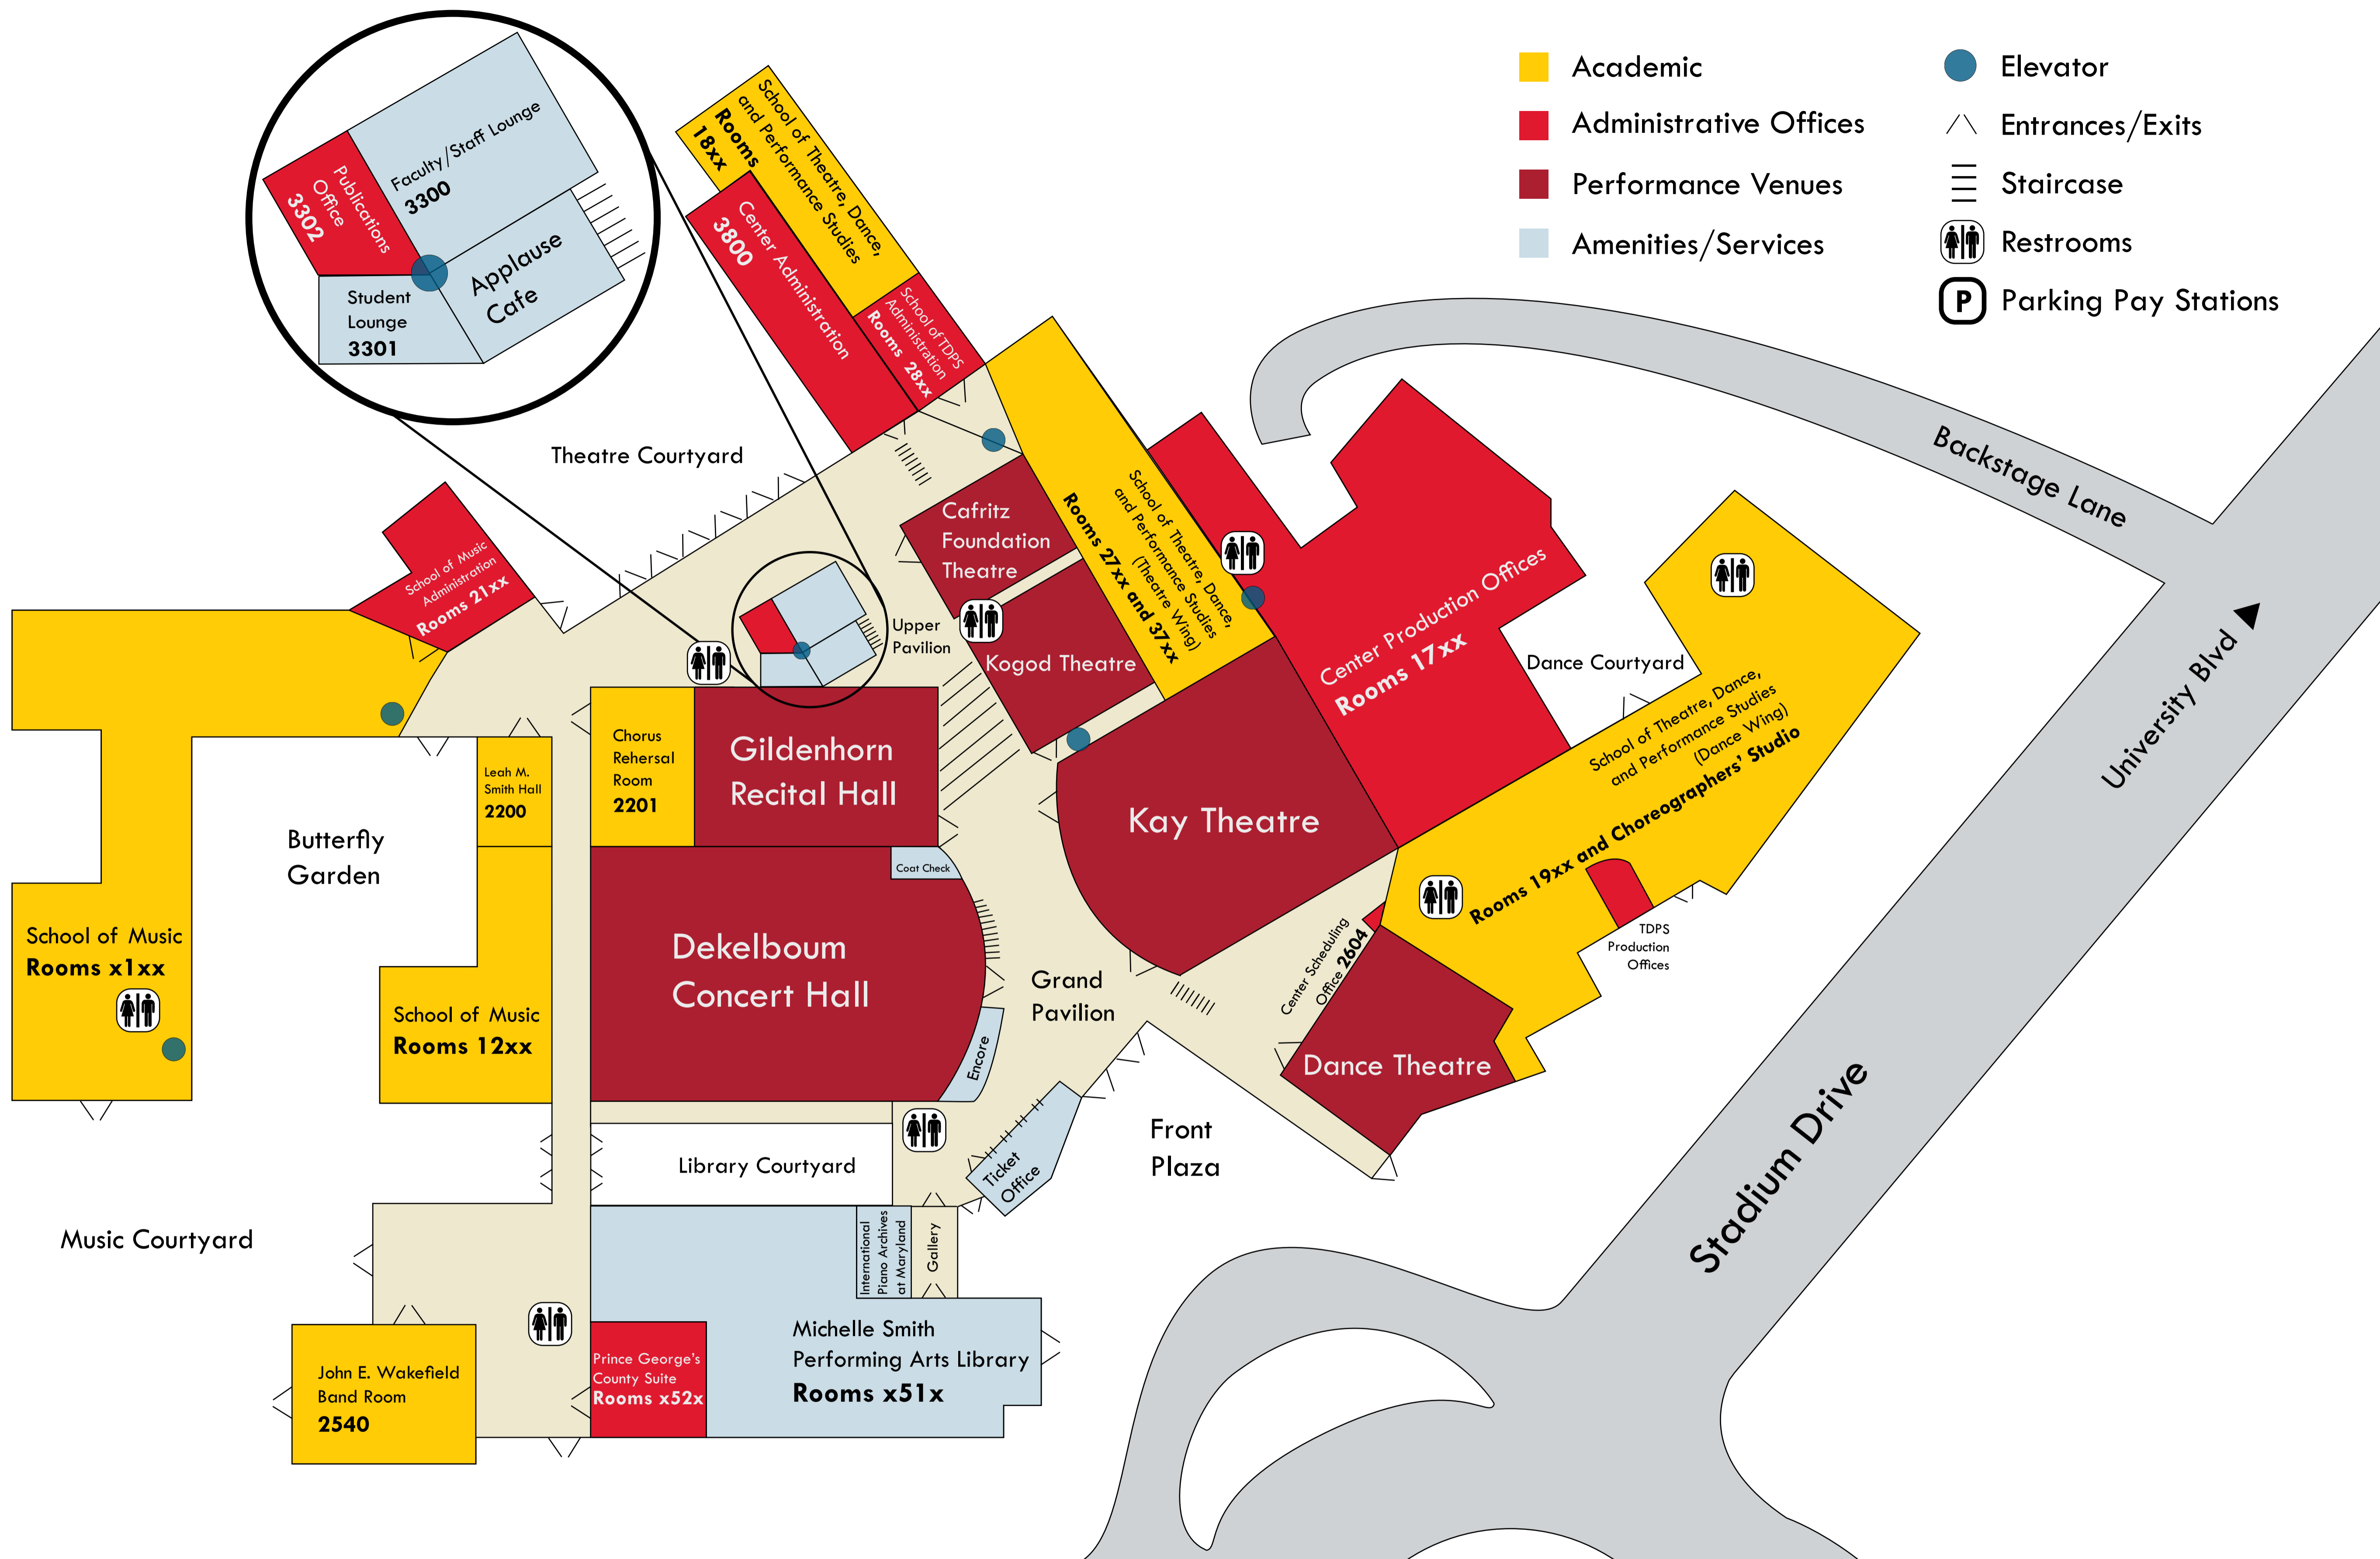

- Academic
- Administrative Offices
- Performance Venues
- Amenities/Services
- Elevator
- Entrances/Exits
- Staircase
- ♂
♀ Restrooms
- P Parking Pay Stations

◀ Tawes Hall and Ulrich Recital Hall
 ◀ Lot 1B and Lot Z

P Designated Smoking Area P STADIUM DRIVE GARAGE